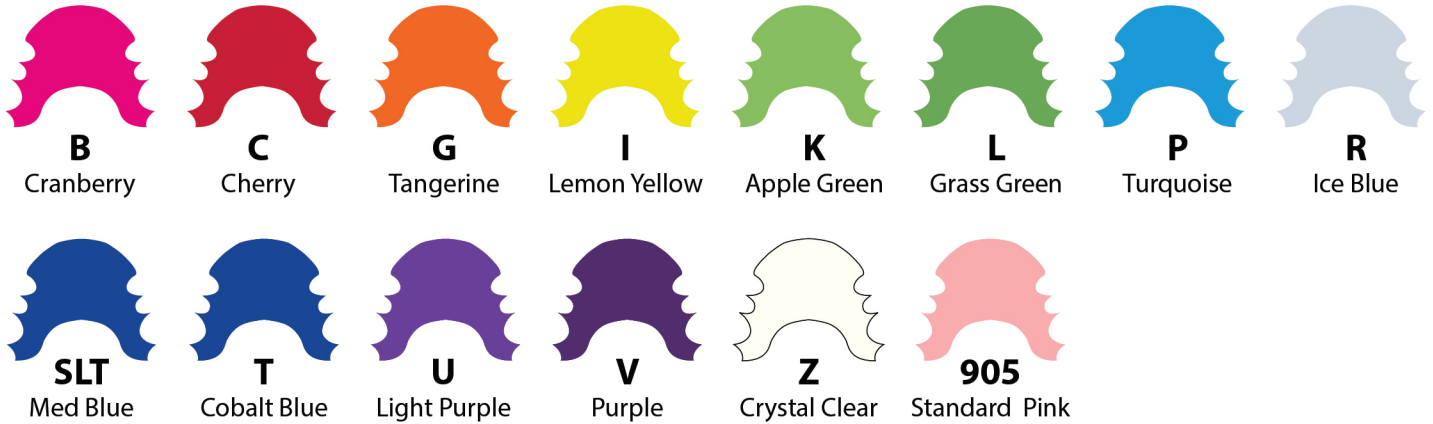

# COLORS

**Please read:** colors on this page can be used with hawley retainers, twin blocks, and bionators

## TRANSPARENTS

## SPARKLE POWDERS (add to any color)

## COLORS

Please read: colors on this page can **only** be used with hawley retainers